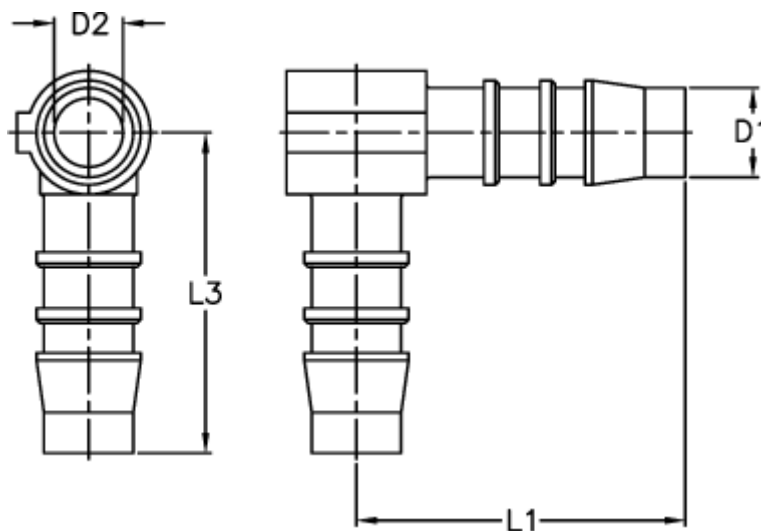

Article number: 027628900004

Description: Norma hose coupling WS 4

## Measures

D1 = 4

D2 = 2.5

L1 = 17.5

L3 = 19.5